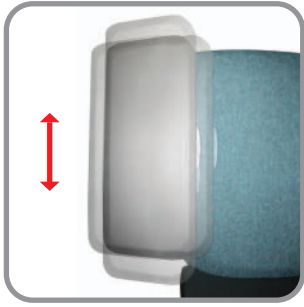

Armrest height

Adjustable backrest

Tilting backrest

Armpad Sliding

Armpad Slide in/out

Sliding Adjustment

BODY

user guide
M22-1-A25M41B20-EU

Gaslift Adjustment

Locking Adjustment

Tension Adjustment

Armrest height

Adjustable backrest

Tilting backrest

Armpad Sliding

Armpad Slide in/out